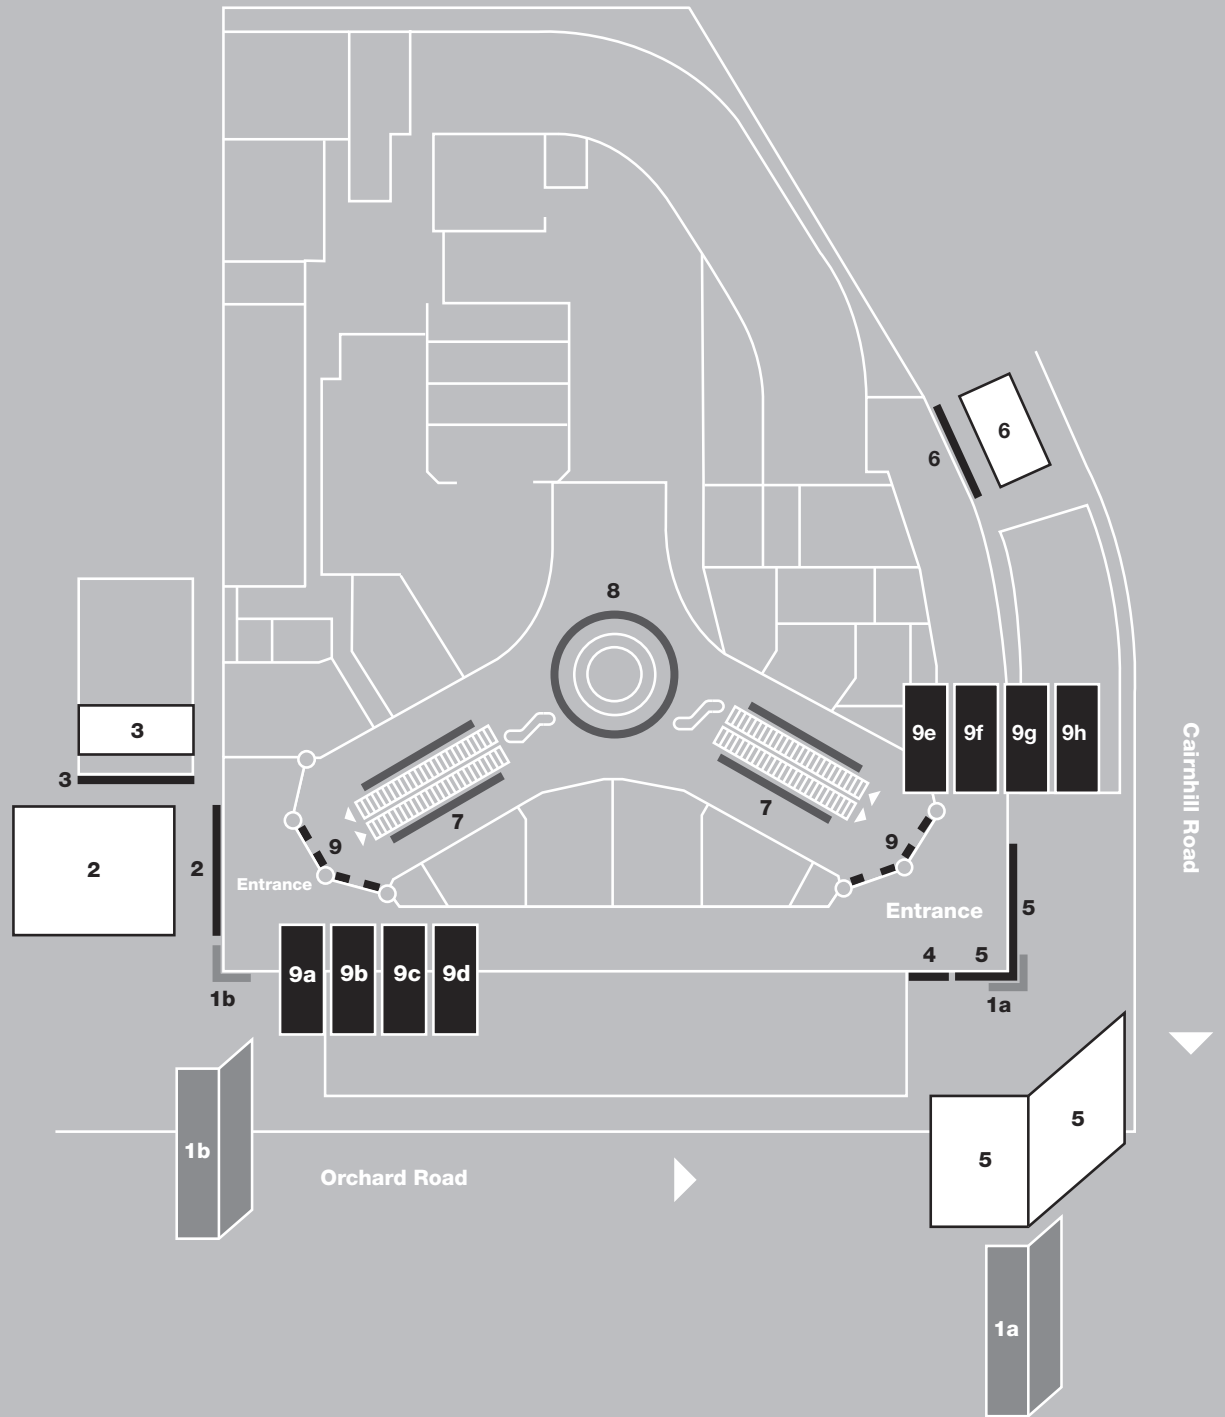

The Heeren

12

- 1 Promotional Pillar Wraps (a) / (b)
- 2 Billboard facing 268 Orchard Road
- 3 Promotional Pocket Park Banner
- 4 Video Wall
- 5 L-Shaped Sticker Wall Wrap
- 6 Sticker Banner (Driveway)
- 7 Escalator Panels - 6 Pairs
- 8 Glass Panels (Airwell) - 4 levels
- 9 TV Wraps (9a-9d) / (9e-9h)

▶ Traffic direction